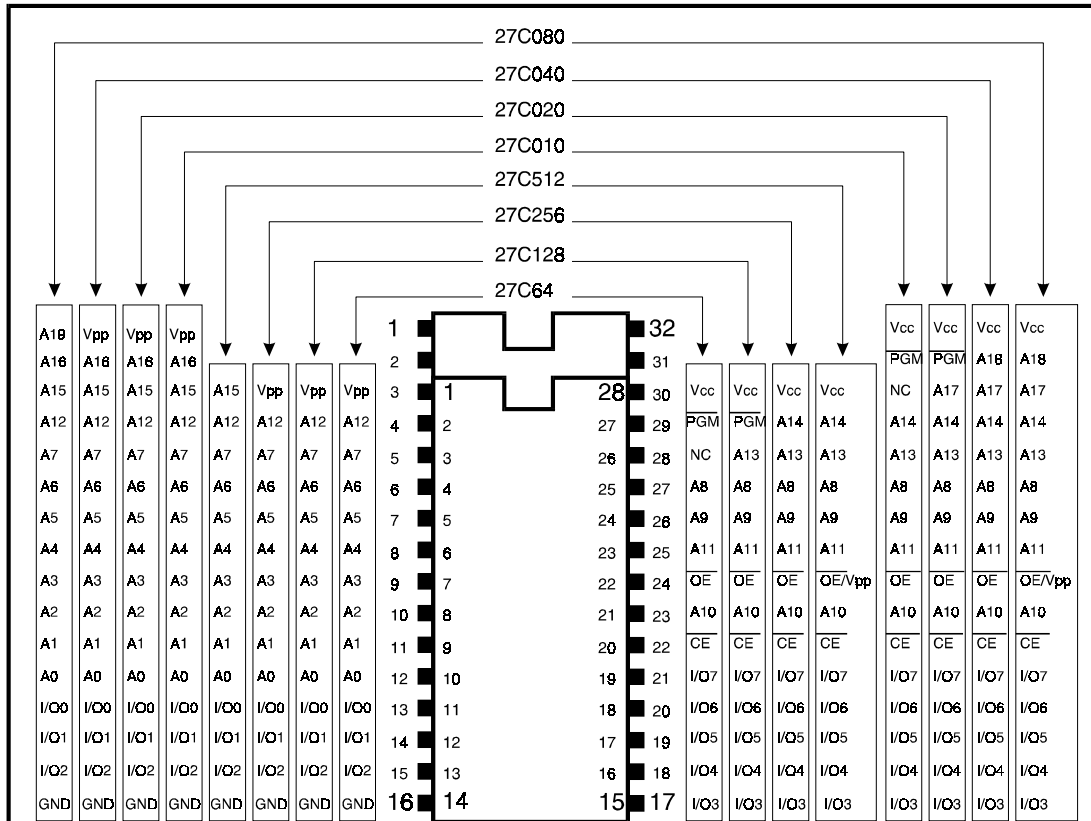

Appendix D - Device Pinouts

8 bit DIP EPROMs

JEDEC Standard EPROM Pinouts (27C64 - 27C080)

Device	Capacity	Organization
27C64	64Kbit	(8K x 8)
27C128	128Kbit	(16K x 8)
27C256	256Kbit	(32K x 8)
27C512	512Kbit	(64K x 8)
27C010	1Mbit	(128K x 8)
27C020	2Mbit	(256K x 8)
27C040	4Mbit	(512K x 8)
27C080	8Mbit	(1M x 8)